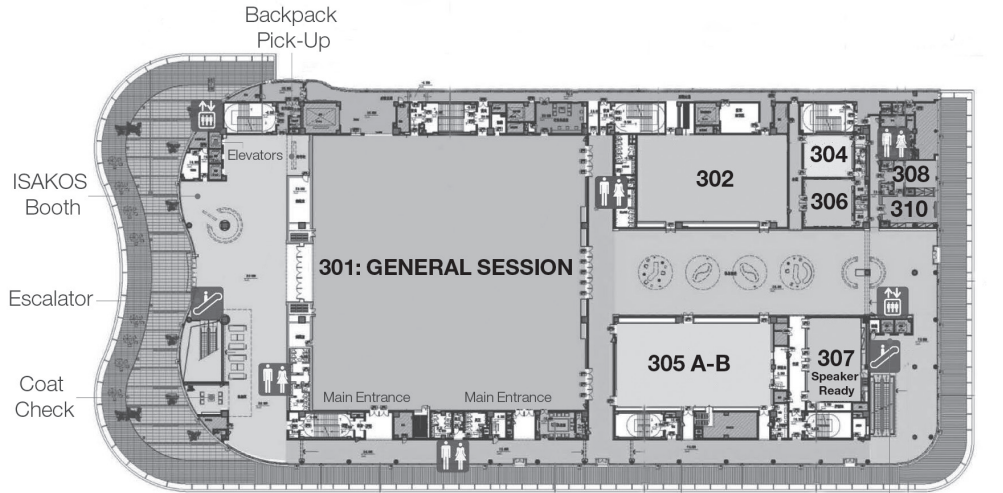

1F

2F

3F

3M

Escalator & Elevator to 3M

Escalator
Elevator