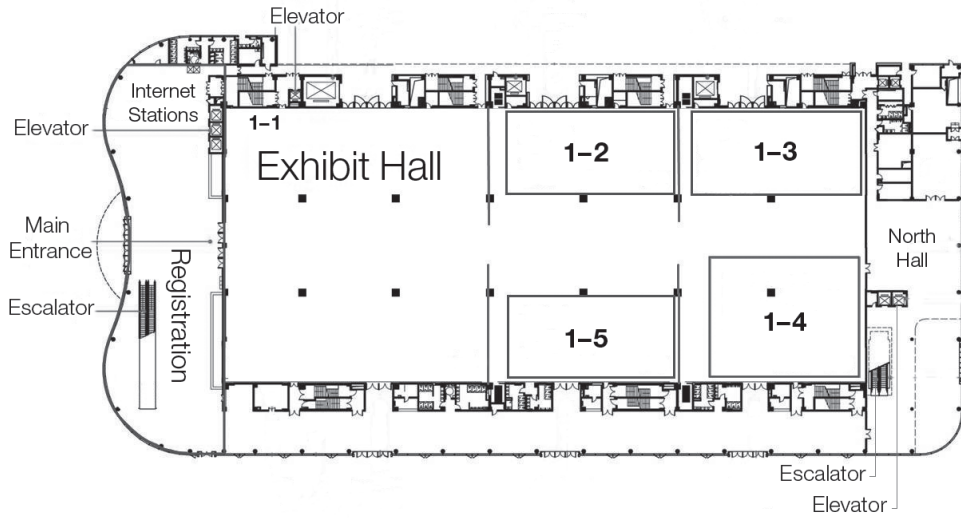

1F

2F

3F

3M

Escalator & Elevator to 3M

Escalator
Elevator