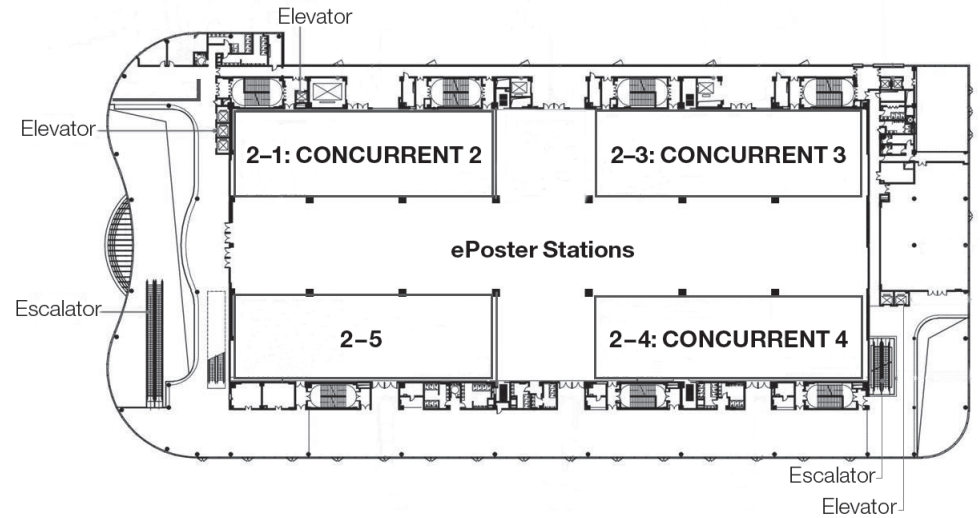

1F

2F

3F

3M

Escalator & Elevator to 3M

Escalator
Elevator